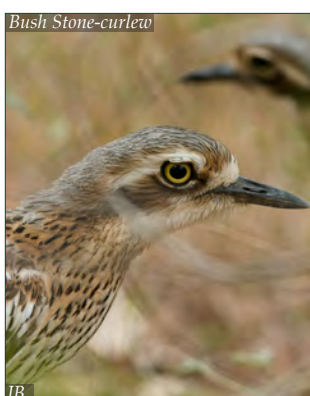

COMMON NAME	SCIENTIFIC NAME	WOODLAND	MONSOON FOREST	MANGROVES	BEACH AND DUNES	WETLANDS
Megapode & Quail						
Orange-footed Scrubfowl *	<i>Megapodius reinwardt</i>		✓	✓		
Brown Quail	<i>Coturnix ypsilophora</i>	✓				✓
Ducks, Geese & Grebes						
Magpie Goose *	<i>Anseranas semipalmata</i>					✓
Plumed Whistling-Duck *	<i>Dendrocygna eytoni</i>					✓
Wandering Whistling-Duck	<i>Dendrocygna arcuata</i>					✓
Radjah Shelduck *	<i>Tadorna radjah</i>			✓	✓	✓
Green Pygmy-goose	<i>Nettapus pulchellus</i>					✓
Grey Teal	<i>Anas gracilis</i>					✓
Pacific Black Duck	<i>Anas superciliosa</i>					✓
Hardhead	<i>Aythya australis</i>					✓
Australasian Grebe	<i>Tachybaptus novaehollandiae</i>					✓
Hoary-headed Grebe	<i>Poliiocephalus poliocephalus</i>					✓
Pigeons & Doves						
Emerald Dove *	<i>Chalcophaps indica</i>		✓	✓		
Common Bronzewing	<i>Phaps chalcoptera</i>	✓				
Crested Pigeon	<i>Ocyphaps lophotes</i>	✓				
Peaceful Dove *	<i>Geopelia striata</i>	✓				✓
Bar-shouldered Dove *	<i>Geopelia humeralis</i>	✓	✓	✓		✓
Rose-crowned Fruit-Dove	<i>Ptilinopus regina</i>		✓			
Torresian Imperial-Pigeon *	<i>Ducula spilorrhoa</i>	✓	✓	✓		
Frogmouth, Nightjars & Swift						
Tawny Frogmouth *	<i>Podargus strigoides</i>	✓	✓	✓		✓
Spotted Nightjar	<i>Eurostopodus argus</i>	✓				
Large-tailed Nightjar *	<i>Caprimulgus macrurus</i>	✓		✓		✓
Australian Owlet-nightjar	<i>Aegotheles cristatus</i>	✓	✓			
Fork-tailed Swift *	<i>Apus pacificus</i>	✓	✓	✓	✓	✓
Frigatebird, Darter & Cormorants						
Lesser Frigatebird	<i>Fregata ariel</i>				✓	
Australasian Darter	<i>Anhinga novaehollandiae</i>					✓