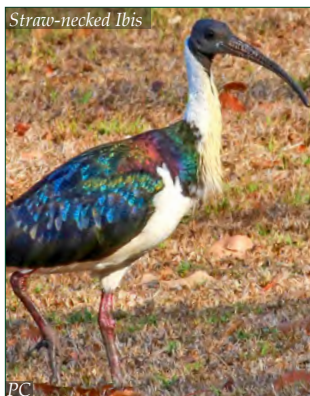

COMMON NAME	SCIENTIFIC NAME	WOODLAND	MONSOON FOREST	MANGROVES	BEACH AND DUNES	WETLANDS
Megapode & Quail						
Orange-footed Scrubfowl *	<i>Megapodius reinwardt</i>		✓	✓		
Brown Quail	<i>Coturnix ypsilophora</i>	✓				✓
Ducks, Geese & Grebes						
Magpie Goose *	<i>Anseranas semipalmata</i>					✓
Plumed Whistling-Duck *	<i>Dendrocygna eytoni</i>					✓
Wandering Whistling-Duck	<i>Dendrocygna arcuata</i>					✓
Radjah Shelduck *	<i>Tadorna radjah</i>			✓	✓	✓
Green Pygmy-goose	<i>Nettapus pulchellus</i>					✓
Grey Teal	<i>Anas gracilis</i>					✓
Pacific Black Duck	<i>Anas superciliosa</i>					✓
Hardhead	<i>Aythya australis</i>					✓
Australasian Grebe	<i>Tachybaptus novaehollandiae</i>					✓
Hoary-headed Grebe	<i>Poliiocephalus poliocephalus</i>					✓
Pigeons & Doves						
Emerald Dove *	<i>Chalcophaps indica</i>		✓	✓		
Common Bronzewing	<i>Phaps chalcoptera</i>	✓				
Crested Pigeon	<i>Ocyphaps lophotes</i>	✓				
Peaceful Dove *	<i>Geopelia striata</i>	✓				✓
Bar-shouldered Dove *	<i>Geopelia humeralis</i>	✓	✓	✓		✓
Rose-crowned Fruit-Dove	<i>Ptilinopus regina</i>		✓			
Torresian Imperial-Pigeon *	<i>Ducula spilorrhoa</i>	✓	✓	✓		
Frogmouth, Nightjars & Swift						
Tawny Frogmouth *	<i>Podargus strigoides</i>	✓	✓	✓		✓
Spotted Nightjar	<i>Eurostopodus argus</i>	✓				
Large-tailed Nightjar *	<i>Caprimulgus macrurus</i>	✓		✓		✓
Australian Owlet-nightjar	<i>Aegotheles cristatus</i>	✓	✓			
Fork-tailed Swift *	<i>Apus pacificus</i>	✓	✓	✓	✓	✓
Frigatebird, Darter & Cormorants						
Lesser Frigatebird	<i>Fregata ariel</i>				✓	
Australasian Darter	<i>Anhinga novaehollandiae</i>					✓