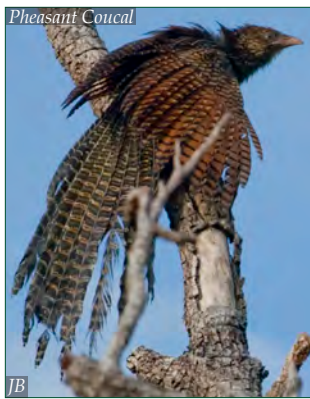

COMMON NAME	SCIENTIFIC NAME	WOODLAND	MONSOON FOREST	MANGROVES	BEACH AND DUNES	WETLANDS
Sanderling	<i>Calidris alba</i>				✓	
Red-necked Stint	<i>Calidris ruficollis</i>			✓	✓	✓
Sharp-tailed Sandpiper	<i>Calidris acuminata</i>			✓	✓	✓
Curllew Sandpiper	<i>Calidris ferruginea</i>			✓	✓	✓
Button-quails						
Red-backed Button-quail	<i>Turnix maculosa</i>	✓				✓
Red-chested Button-quail	<i>Turnix pyrrhothorax</i>	✓				✓
Pratincoles						
Oriental Pratincole	<i>Glareola maldivarum</i>	✓				✓
Australian Pratincole	<i>Stiltia isabella</i>	✓				✓
Gull & Terns						
Little Tern	<i>Sternula albifrons</i>				✓	
Gull-billed Tern	<i>Gelochelidon nilotica</i>				✓	✓
Caspian Tern	<i>Hydroprogne caspia</i>				✓	✓
Whiskered Tern	<i>Chlidonias hybrida</i>				✓	✓
Silver Gull	<i>Chroicocephalus novaehollandiae</i>			✓	✓	✓
Cockatoos, Galah & Corella						
Red-tailed Black-Cockatoo *	<i>Calyptorhynchus banksii</i>	✓				✓
Galah *	<i>Eolophus roseicapillus</i>	✓				
Little Corella *	<i>Cacatua sanguinea</i>	✓				✓
Sulphur-crested Cockatoo *	<i>Cacatua galerita</i>	✓	✓	✓		✓
Parrot, Lorikeets & Rosella						
Rainbow Lorikeet *	<i>Trichoglossus haematodus</i>	✓	✓	✓		✓
Varied Lorikeet *	<i>Psitteuteles versicolor</i>	✓		✓		✓
Red-winged Parrot *	<i>Aprosmictus erythropterus</i>	✓	✓			✓
Northern Rosella	<i>Platycercus venustus</i>	✓				
Cuckoos						
Pheasant Coucal *	<i>Centropus phasianinus</i>	✓	✓			✓
Asian Koel *	<i>Eudynamys scolopaceus</i>	✓	✓	✓		✓
Channel-billed Cuckoo *	<i>Scythrops novaehollandiae</i>	✓	✓			✓
Horsfield's Bronze-Cuckoo *	<i>Chalcites basalys</i>	✓				✓
Little Bronze-Cuckoo *	<i>Chalcites minutillus</i>		✓	✓		✓
Pallid Cuckoo *	<i>Cacomantis pallidus</i>	✓	✓			✓
Brush Cuckoo *	<i>Cacomantis variolosus</i>	✓	✓	✓		✓
Oriental Cuckoo	<i>Cuculus optatus</i>	✓	✓	✓		✓
Owls						
Rufous Owl	<i>Ninox rufa</i>	✓	✓			
Barking Owl *	<i>Ninox connivens</i>	✓	✓			✓
Southern Boobook	<i>Ninox novaeseelandiae</i>	✓	✓			✓
Barn Owl	<i>Tyto alba</i>	✓				✓
Kingfishers & Bee-eater						
Azure Kingfisher *	<i>Ceyx azureus</i>		✓	✓		✓