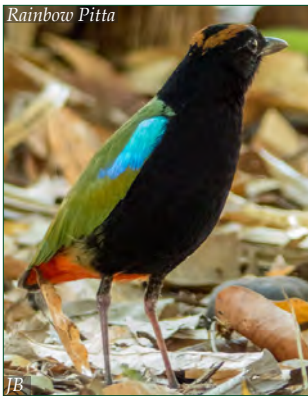

COMMON NAME	SCIENTIFIC NAME	WOODLAND	MONSOON FOREST	MANGROVES	BEACH AND DUNES	WETLANDS
Little Kingfisher	<i>Ceyx pusilla</i>		✓	✓		✓
Blue-winged Kookaburra *	<i>Dacelo leachii</i>	✓	✓			✓
Forest Kingfisher *	<i>Todiramphus macleayii</i>	✓	✓	✓		✓
Sacred Kingfisher *	<i>Todiramphus sanctus</i>	✓	✓	✓		✓
Collared Kingfisher	<i>Todiramphus chloris</i>			✓	✓	
Rainbow Bee-eater *	<i>Merops ornatus</i>	✓	✓	✓	✓	✓
Dollarbird, Pitta & Bowerbird						
Dollarbird *	<i>Eurystomus orientalis</i>	✓	✓			✓
Rainbow Pitta	<i>Pitta iris</i>		✓			
Great Bowerbird *	<i>Ptilonorhynchus nuchalis</i>	✓				✓
Fairy-wren						
Red-backed Fairy-wren	<i>Malurus melanocephalus</i>	✓				✓
Weebill, Gerygones & Pardalote						
Weebill *	<i>Smicronis brevirostris</i>	✓				
Mangrove Gerygone	<i>Gerygone levigaster</i>			✓		
Large-billed Gerygone	<i>Gerygone magnirostris</i>		✓	✓		✓
Green-backed Gerygone *	<i>Gerygone chloronota</i>		✓	✓		✓
Striated Pardalote *	<i>Pardalotus striatus</i>	✓				
Honeyeaters & Friarbirds						
White-gaped Honeyeater *	<i>Lichenostomus unicolor</i>	✓	✓	✓		✓
Bar-breasted Honeyeater *	<i>Ramsayornis fasciatus</i>	✓		✓		✓
Rufous-banded Honeyeater *	<i>Conopophila albogularis</i>	✓	✓	✓		✓
Dusky Honeyeater *	<i>Myzomela obscura</i>	✓	✓	✓		✓
Red-headed Honeyeater *	<i>Myzomela erythrocephala</i>		✓	✓		✓
Banded Honeyeater	<i>Cissomela pectoralis</i>	✓				
Brown Honeyeater *	<i>Lichmera indistincta</i>	✓	✓	✓		✓
White-throated Honeyeater *	<i>Melithreptus albogularis</i>	✓	✓			✓
Blue-faced Honeyeater *	<i>Entomyzon cyanotis</i>	✓	✓			✓
Helmeted Friarbird *	<i>Philemon buceroides</i>		✓	✓		
Silver-crowned Friarbird *	<i>Philemon argenticeps</i>	✓	✓	✓		✓
Little Friarbird *	<i>Philemon citreogularis</i>	✓				✓
Babbler & Sitella						
Grey-crowned Babbler *	<i>Pomatostomus temporalis</i>	✓				
Varied Sittella	<i>Daphoenositta chrysoptera</i>	✓				
Cuckoo-shrikes & Trillers						
Black-faced Cuckoo-shrike *	<i>Coracina novaehollandiae</i>	✓	✓	✓		✓
White-bellied Cuckoo-shrike *	<i>Coracina papuensis</i>	✓	✓	✓		✓
White-winged Triller	<i>Lalage tricolor</i>	✓				✓
Varied Triller *	<i>Lalage leucomela</i>	✓	✓	✓		✓
Whistlers & Shrike-thrushes						
Grey Whistler	<i>Pachycephala simplex</i>		✓	✓